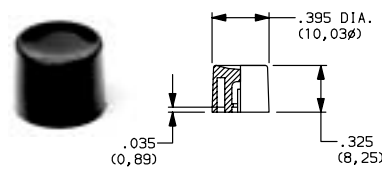

Material: Nylon  
Finish: Gloss

Cap, Snap-fitting plunger

PART NO.

- 894001000 WHITE
- 894002000 BLACK
- 894003000 RED
- 894004000 ORANGE
- 894005000 YELLOW
- 894006000 GREEN
- 894007000 BLUE
- 894009000 GRAY

Material: Nylon  
Finish: Gloss

Cap, Snap-fitting plunger

PART NO.

- 894101000 WHITE
- 894102000 BLACK
- 894103000 RED
- 894104000 ORANGE
- 894105000 YELLOW
- 894106000 GREEN
- 894107000 BLUE
- 894109000 GRAY