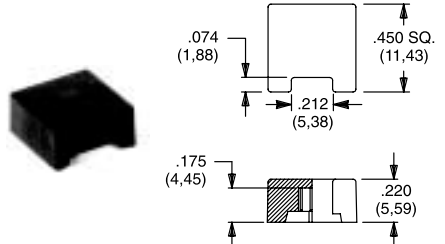

PART NO.

- 484601000 WHITE
- 484602000 BLACK
- 484603000 RED
- 484604000 ORANGE
- 484605000 YELLOW
- 484606000 GREEN
- 484607000 BLUE
- 484609000 GRAY

Material: Nylon
Finish: Gloss

- 798201000 WHITE
- 798202263 BLACK
- 798203000 RED
- 798204000 ORANGE
- 798205000 YELLOW
- 798206000 GREEN
- 798207000 BLUE
- 798209000 GRAY

Material: Nylon
Finish: Matte

Frame

PART NO.

- 615601000 WHITE
- 615602263 BLACK
- 615603000 RED
- 615605000 YELLOW
- 615606000 GREEN
- 615609000 GRAY

Material: Nylon
Finish: Matte

Frame

PART NO.

- 613301000 WHITE
- 613302263 BLACK
- 613303000 RED
- 613305000 YELLOW
- 613306000 GREEN
- 613309000 GRAY

Material: Nylon
Finish: Matte

Cap, J85 & J95 options only

PART NO.