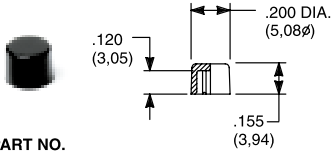

## AVAILABLE HARDWARE

Cap

PART NO.

- 708901000 WHITE
- 708902000 BLACK
- 708903000 RED
- 708904000 ORANGE
- 708905000 YELLOW
- 708906000 GREEN
- 708907000 BLUE
- 708909000 GRAY

Material: Nylon  
Finish: Gloss